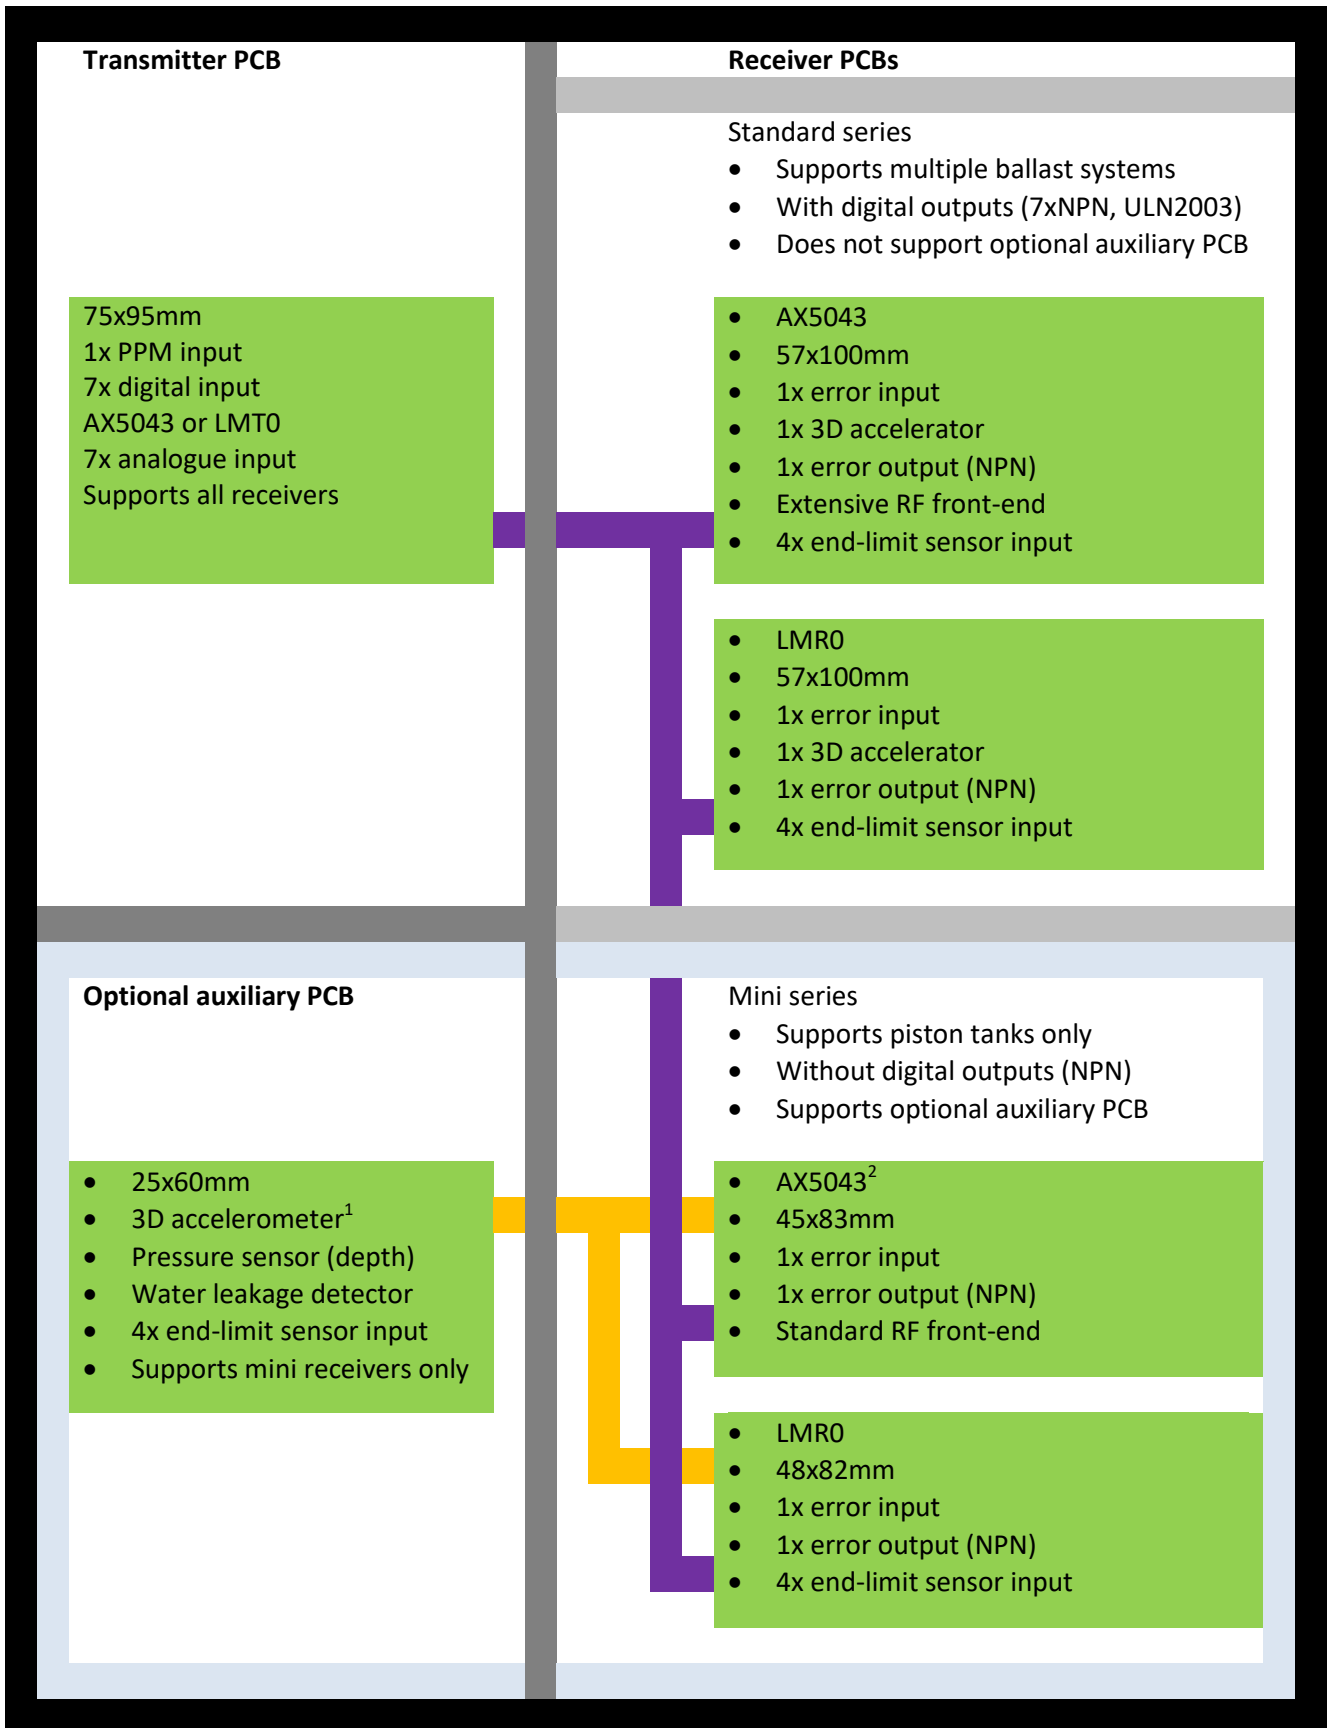

Overview 27MHz model submarine remote control system

¹ Pitch and velocity

² Hardware supports half-duplex digital radio communication (Tx power=3mW@50Ω)